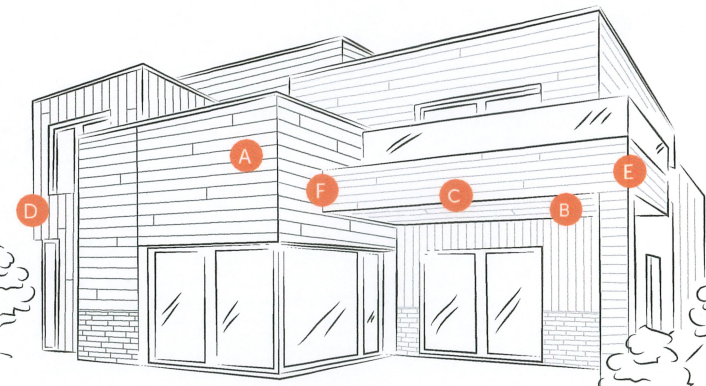

Used to trim outside corner of home.

10 pc/ctn **10'**

OCPSP _____ Boxes

OCPSPHD3 _____ Boxes

E Outside Corner Post | Dual Nail Flange

Used to trim outside corner of home.

6 pc/ctn **10'**

OCPVS _____ Boxes

OCPVSHD3 _____ Boxes

F Inside Corner Block

Installed in the inside corners. Used with or without J-Channel.

10 pc/ctn

ICBPS _____ Boxes

ICBHD3 _____ Boxes

All quantities to complete installation need to be verified by contractor and/or Installer. Quality Edge will only honor ordered amounts.